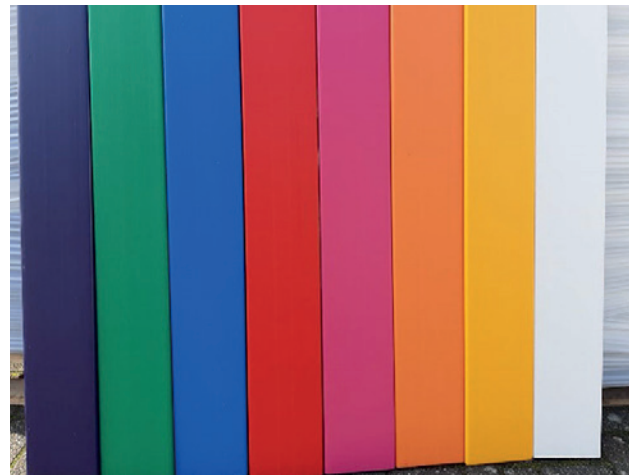

Figure 1

Figure 2

Figure 3

# Obstacle, Cone etc Prices from SA & JEM Lamb t/a Lamb's Farm

Prices for the obstacles is based on a number of variables. The squares and triangles can be fully fixed (i.e. screwed together), fully collapsible (i.e. the posts have incorporated lugs onto which the coloured rails locate and are held apart by spacers), or a mixture of both fixings.

Posts and caps can come in black or white. The rails are available in the colours shown. When ordering please state the colour preference for posts and caps, plus the rails. Extra long (3m) rails are available but in white only.

FEI squashy cones are available in orange, blue, yellow and black.

Cone numbers are available in hard plastic or as sleeves for the cones. Sleeves available to denote narrow cones for competition. Hard plastic balls can be sourced too.